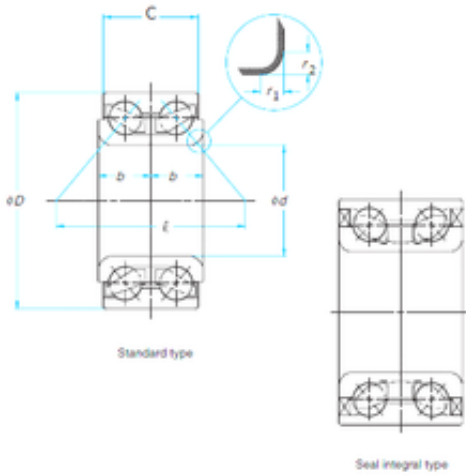

## Wheel Bearing Timken 511007

Bearing No. 511007

Size	43x80x50 mm
Bore Diameter	43 mm
Outer Diameter	80 mm
Width	50 mm
d	43 mm
D	80 mm
B	50 mm

511007 Bearing 2D drawings and 3D CAD models