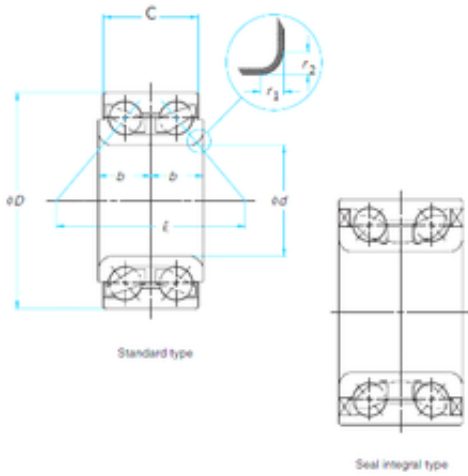

## Timken 510020 Wheel Bearing

Bearing No. 510020

Size	39x75x37 mm
Bore Diameter	39 mm
Outer Diameter	75 mm
Width	37 mm
d	39 mm
d1	41 mm
D	75 mm
B	37 mm
C	37 mm

510020 Bearing 2D drawings and 3D CAD models