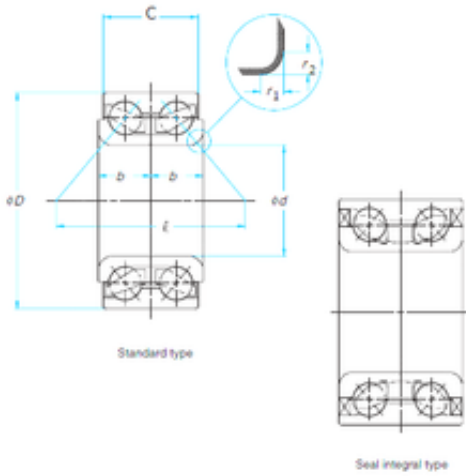

RC Bearing Ltd

Wheel Bearing Timken 510016

Bearing No. 510016

Size	40x74x36 mm
Bore Diameter	40 mm
Outer Diameter	74 mm
Width	36 mm
d	40 mm
D	74 mm
B	36 mm

510016 Bearing 2D drawings and 3D CAD models