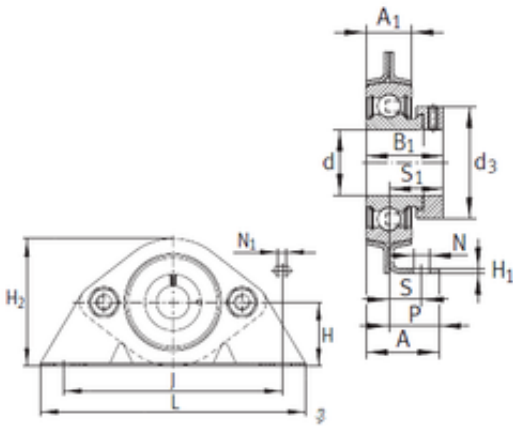

PBS30 INA Bearing Housing Unit

Bearing No. PBS30

PBS30 Bearing 2D drawings and 3D CAD models

Bore Diameter	30 mm
d	30 mm
S1	26,7 mm
P	30,2 mm
d3	44 mm
A	38,9 mm
A1	17,4 mm
B1	35,8 mm
H	42,9 mm
H1	3,4 mm
H2	85 mm
J	119 mm
L	159 mm
N	13,5 mm
N1	8 mm
S	16 mm
Category	Bearings
Inventory	0.0
Manufacturer Name	SCHAEFFLER GROUP
Minimum Buy Quantity	N/A
Weight / Kilogram	0.79
Product Group	M06110