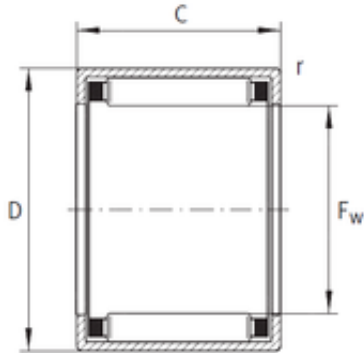

RC Bearing Ltd

INA SCE3616 NEEDLE ROLLER BEARING

Bearing No. SCE3616

Size	57.15x66.675x25.4 mm
Bore Diameter	57,15 mm
Outer Diameter	66,675 mm
Width	25,4 mm
Fw	57,15 mm
D	66,675 mm
C	25,4 mm
Weight	0,12 Kg
Basic dynamic load rating (C)	50 kN
Basic static load rating (C0)	107 kN
Category	Bearings
Inventory	0.0
Manufacturer Name	SCHAEFFLER GROUP
Minimum Buy Quantity	N/A
Weight / Kilogram	0.144
Product Group	B04144

SCE3616 Bearing 2D drawings and 3D CAD models